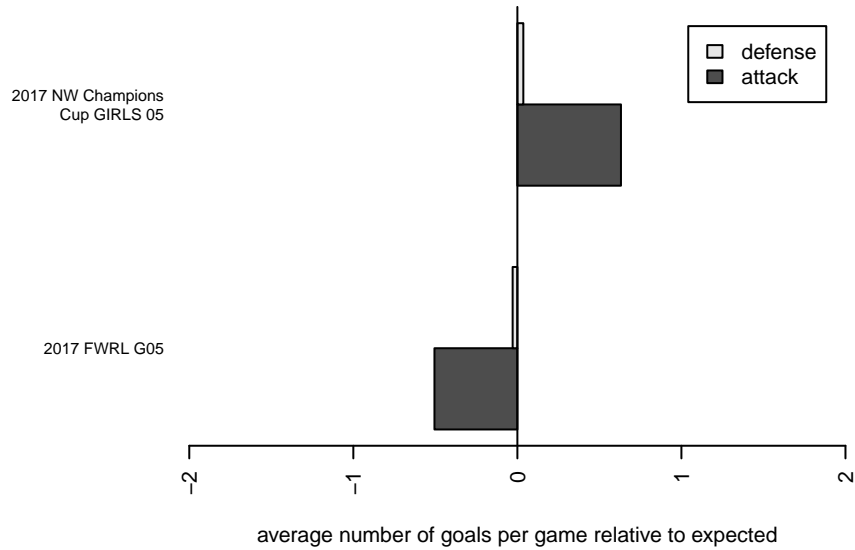

Idaho Rush Premier G05

Idaho Rush SC
Boise, ID
G05 total strength=1380
attack=7.02 defense=7.93

alt names used:
IDAHO RUSH 05 PREMIER
Idaho Rush 05 Premier (ID)

Venues played:
2017 NW Champions Cup GIRLS 05
2017 FWRL G05

**attack and defense variance (black dot)
relative to other teams
and top 10 in region**

**attack and defense rating
relative to others at age
and all opponents in last 13 months**

Performance relative to 13 month average