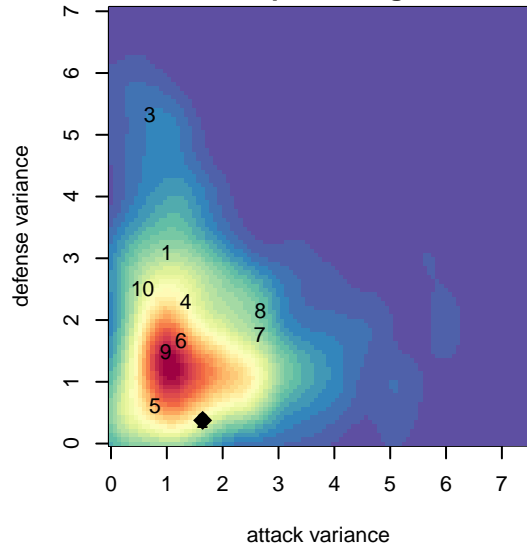

Idaho Rush Premier G05

Idaho Rush SC
Boise, ID
G05 total strength=1380
attack=7.02 defense=7.93

alt names used:
IDAHO RUSH 05 PREMIER
Idaho Rush 05 Premier (ID)

Venues played:
2017 NW Champions Cup GIRLS 05
2017 FWRL G05

**attack and defense variance (black dot)
relative to other teams
and top 10 in region**

**attack and defense rating
relative to others at age
and all opponents in last 13 months**

Performance relative to 13 month average