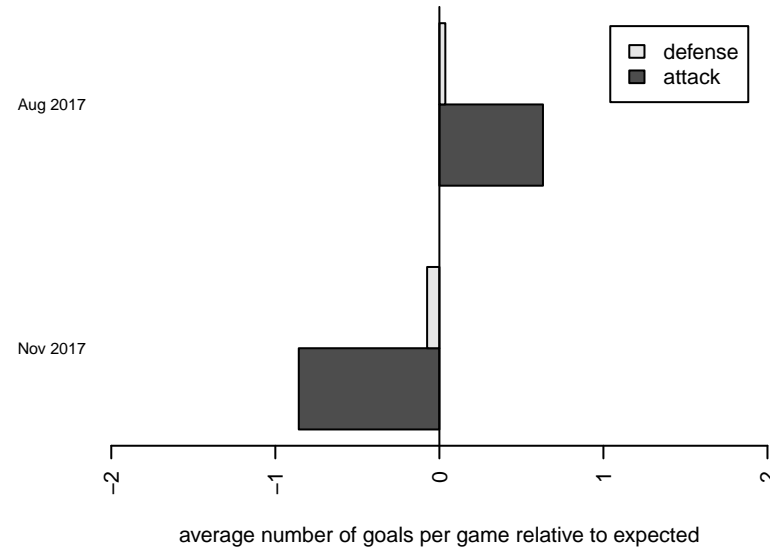

Performance relative to 13 month average