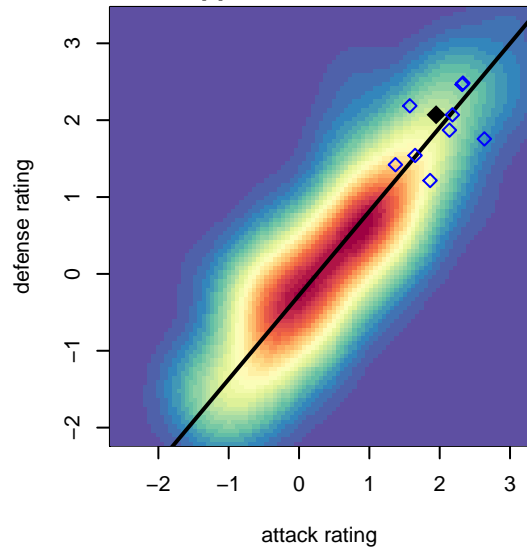

Idaho Rush Premier G05

Idaho Rush SC
Boise, ID
G05 total strength=1380
attack=7.02 defense=7.93

alt names used:
IDAHO RUSH 05 PREMIER
Idaho Rush 05 Premier (ID)

Venues played:
2017 NW Champions Cup GIRLS 05
2017 FWRL G05

**attack and defense variance (black dot)
relative to other teams
and top 10 in region**

**attack and defense rating
relative to others at age
and all opponents in last 13 months**

Performance relative to 13 month average