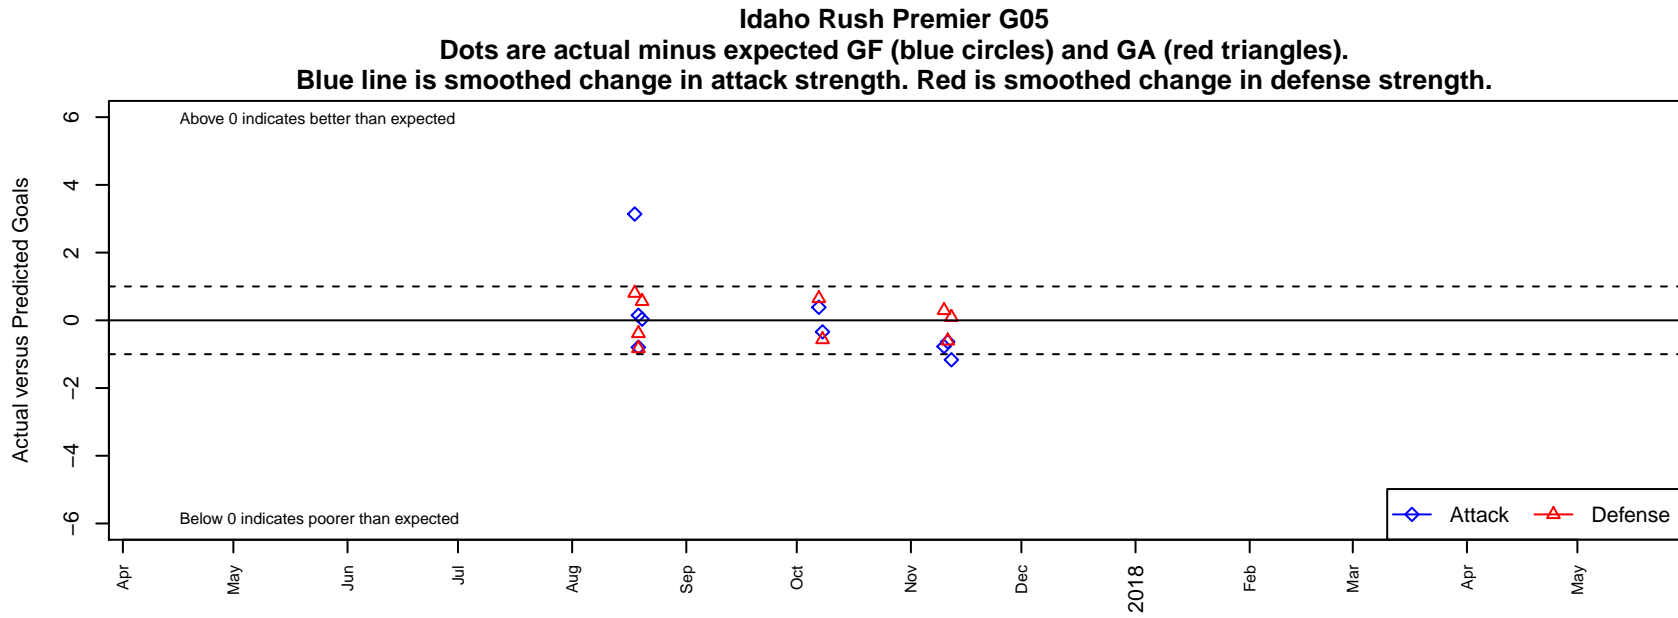

Idaho Rush Premier G05

Idaho Rush SC
Boise, ID
G05 total strength=1380
attack=7.02 defense=7.93

alt names used:
IDAHO RUSH 05 PREMIER
Idaho Rush 05 Premier (ID)

Venues played:
2017 NW Champions Cup GIRLS 05
2017 FWRL G05

**attack and defense variance (black dot)
relative to other teams
and top 10 in region**

**attack and defense rating
relative to others at age
and all opponents in last 13 months**

Performance relative to 13 month average